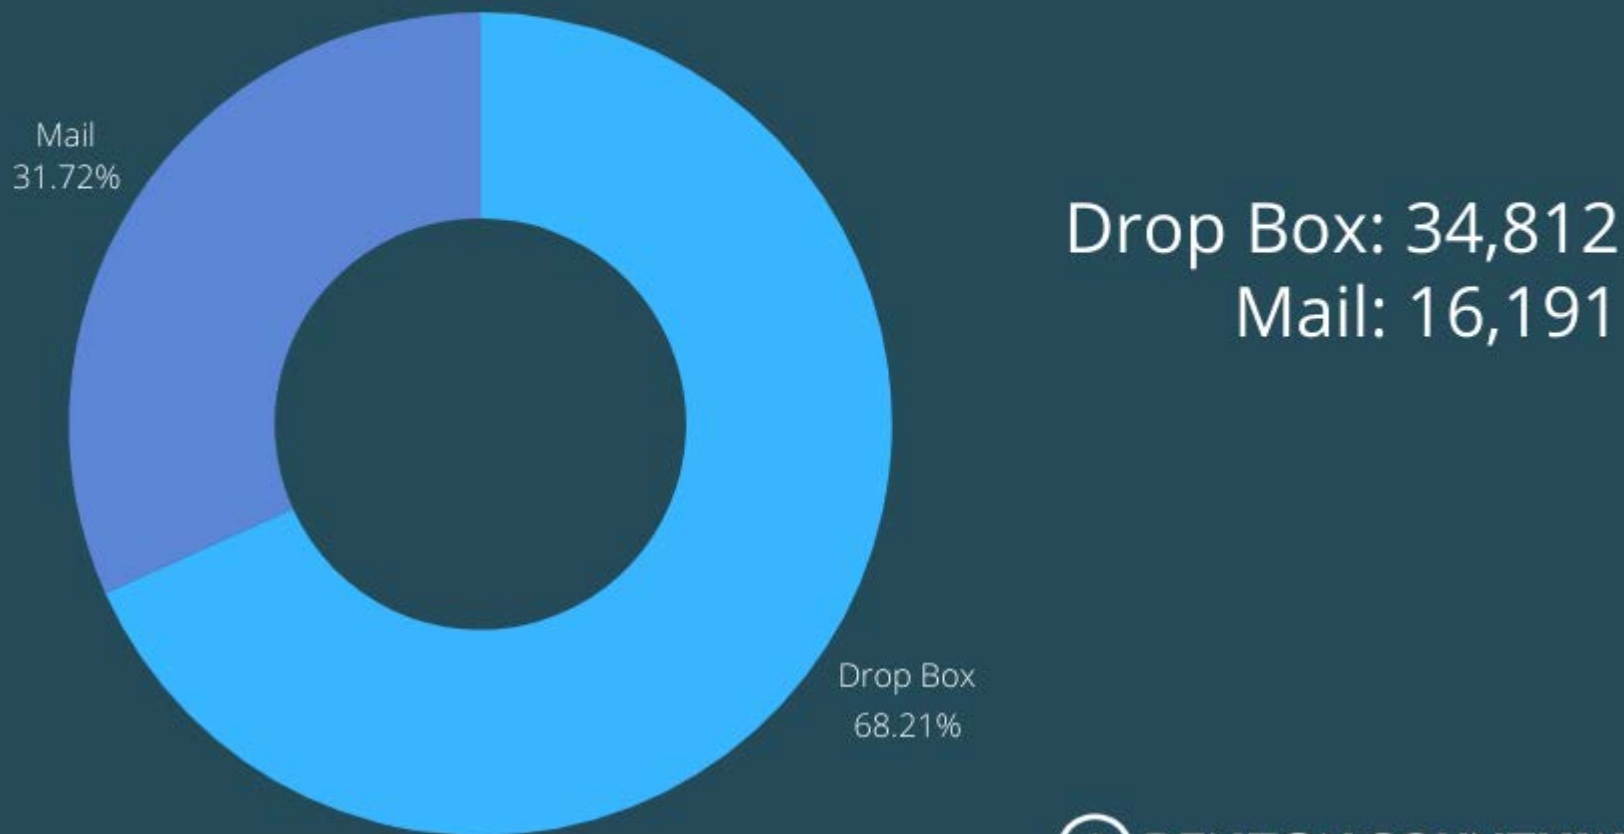

TURNOUT BY AGE

Age Group	Turnout	Percentage
17-19	934	1.83
20-29	3,157	6.18
30-39	4,886	9.57
40-49	6,521	12.77
50-59	7,594	14.89
60-69	12,177	23.86
70-79	10,916	21.38
80-89	4,182	8.19
90-99	632	1.23
100+	8	0.01

RETURN METHODS